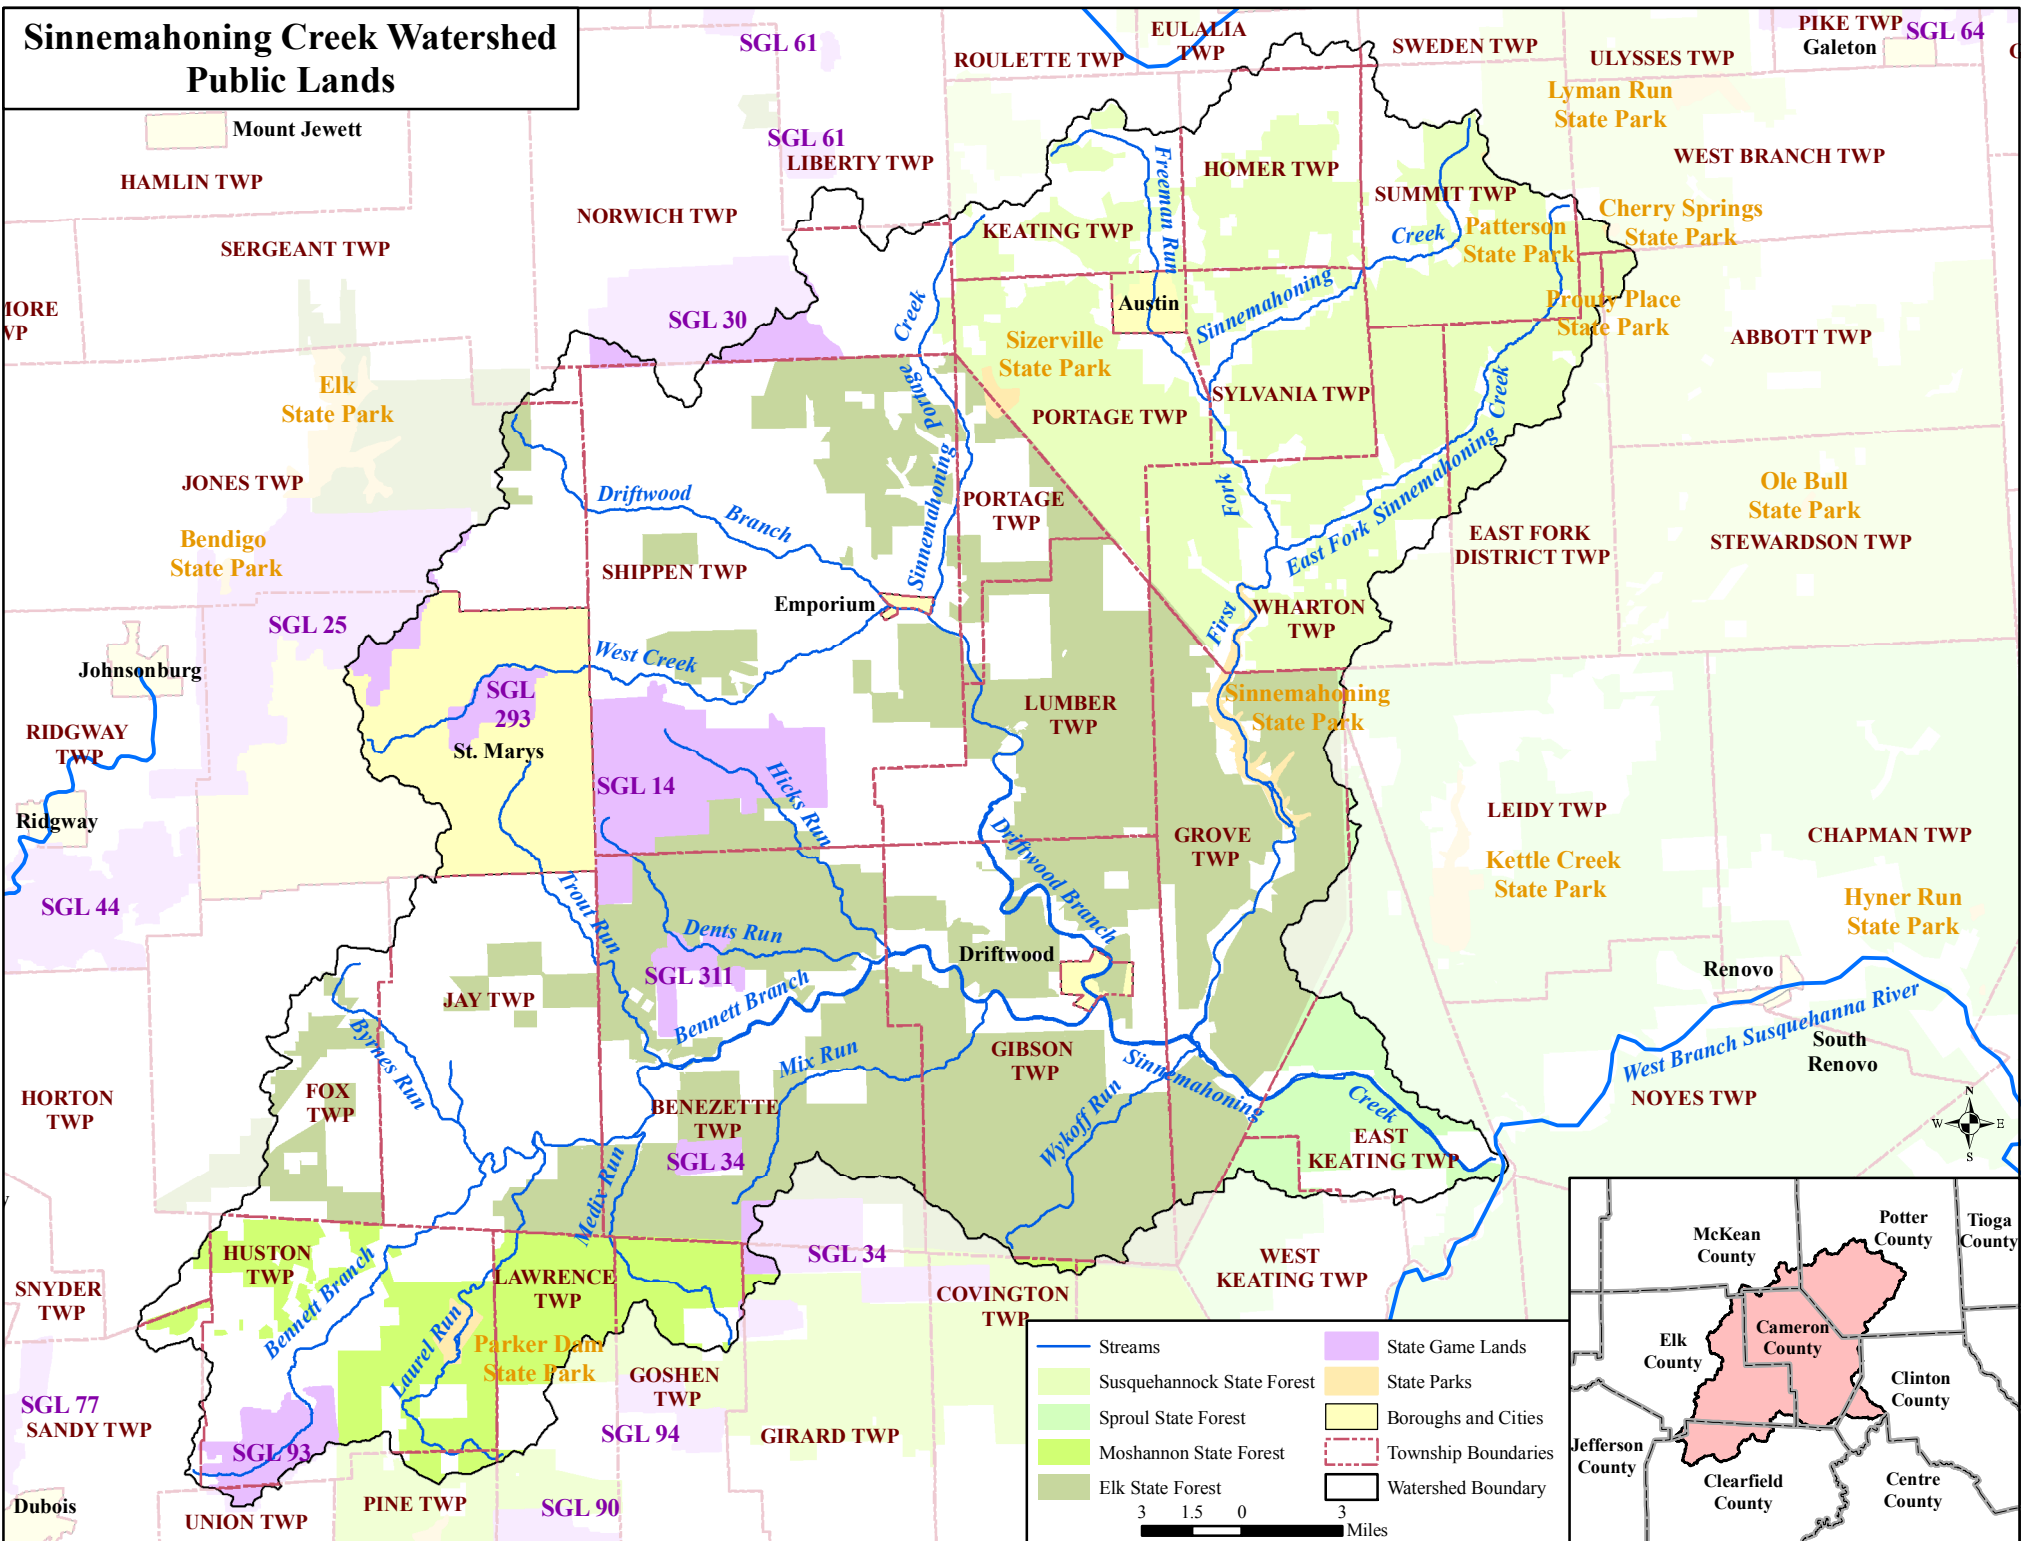

Sinnemahoning Creek Watershed Public Lands

Streams	State Game Lands
Susquehannock State Forest	State Parks
Sproul State Forest	Boroughs and Cities
Moshannon State Forest	Township Boundaries
Elk State Forest	Watershed Boundary

3 1.5 0 3 Miles